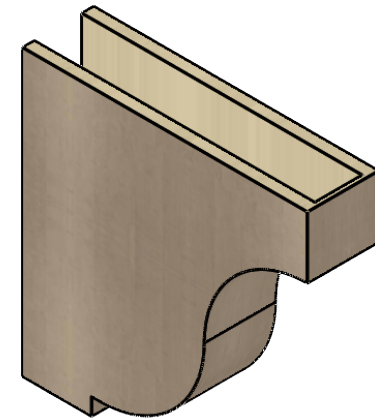

ITEM NUMBER: CORU06X24X24VANRCPR

6"W X 24"D X 24"H SERIES 1 THIN VAN BUREN ROUGH CEDAR TIMBERTHANE
FAUX WOOD CORBEL, PRIMED

SIDE PROFILE

FRONT PROFILE

ISOMETRIC

EKENA MILLWORK
2300 WEST MAIN ST.
CLARKSVILLE, TX 75426
TOLL FREE: 866-607-0453
WWW.EKENAMILLWORK.COM

NOTES

1. INSTALLATION TO BE COMPLETED IN ACCORDANCE WITH MANUFACTURER'S SPECIFICATIONS.
2. DRAWING MAY NOT BE TO SCALE
3. THIS DRAWING IS INTENDED FOR DESIGN AND PLANNING PURPOSES ONLY.
4. ALL INFORMATION CONTAINED HEREIN WAS CURRENT AT THE TIME OF DEVELOPMENT BUT MUST BE REVIEWED AND APPROVED BY THE PRODUCT MANUFACTURER TO BE CONSIDERED ACCURATE.
5. TIMBERTHANE ARCHITECTURAL PRODUCTS ARE MADE FROM HIGH DENSITY URETHANE AND COME FACTORY PRIMED