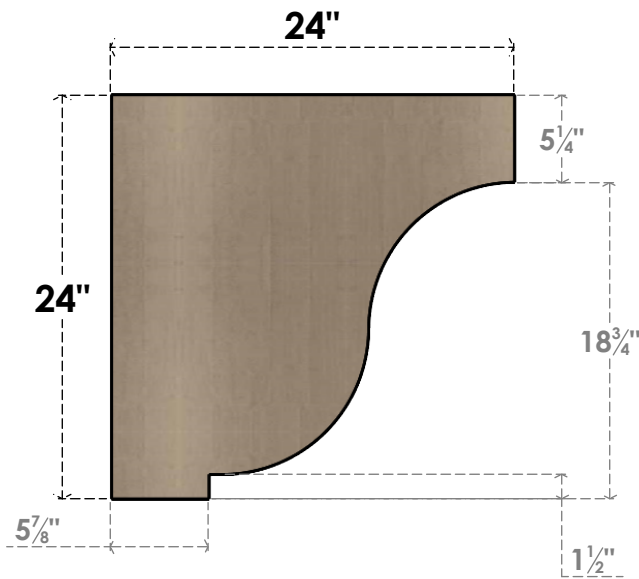

ITEM NUMBER: CORU06X24X24VANRCPR

6"W X 24"D X 24"H SERIES 1 THIN VAN BUREN ROUGH CEDAR TIMBERTHANE
FAUX WOOD CORBEL, PRIMED

SIDE PROFILE

FRONT PROFILE

ISOMETRIC

EKENA MILLWORK
2300 WEST MAIN ST.
CLARKSVILLE, TX 75426
TOLL FREE: 866-607-0453
WWW.EKENAMILLWORK.COM

NOTES

1. INSTALLATION TO BE COMPLETED IN ACCORDANCE WITH MANUFACTURER'S SPECIFICATIONS.
2. DRAWING MAY NOT BE TO SCALE
3. THIS DRAWING IS INTENDED FOR DESIGN AND PLANNING PURPOSES ONLY.
4. ALL INFORMATION CONTAINED HEREIN WAS CURRENT AT THE TIME OF DEVELOPMENT BUT MUST BE REVIEWED AND APPROVED BY THE PRODUCT MANUFACTURER TO BE CONSIDERED ACCURATE.
5. TIMBERTHANE ARCHITECTURAL PRODUCTS ARE MADE FROM HIGH DENSITY URETHANE AND COME FACTORY PRIMED