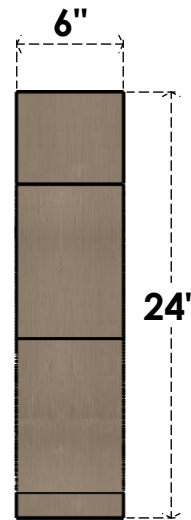

ITEM NUMBER: CORU06X24X24VANRCPR

6"W X 24"D X 24"H SERIES 1 THIN VAN BUREN ROUGH CEDAR TIMBERTHANE
FAUX WOOD CORBEL, PRIMED

SIDE PROFILE

FRONT PROFILE

ISOMETRIC

EKENA MILLWORK
2300 WEST MAIN ST.
CLARKSVILLE, TX 75426
TOLL FREE: 866-607-0453
WWW.EKENAMILLWORK.COM

NOTES

1. INSTALLATION TO BE COMPLETED IN ACCORDANCE WITH MANUFACTURER'S SPECIFICATIONS.
2. DRAWING MAY NOT BE TO SCALE
3. THIS DRAWING IS INTENDED FOR DESIGN AND PLANNING PURPOSES ONLY.
4. ALL INFORMATION CONTAINED HEREIN WAS CURRENT AT THE TIME OF DEVELOPMENT BUT MUST BE REVIEWED AND APPROVED BY THE PRODUCT MANUFACTURER TO BE CONSIDERED ACCURATE.
5. TIMBERTHANE ARCHITECTURAL PRODUCTS ARE MADE FROM HIGH DENSITY URETHANE AND COME FACTORY PRIMED